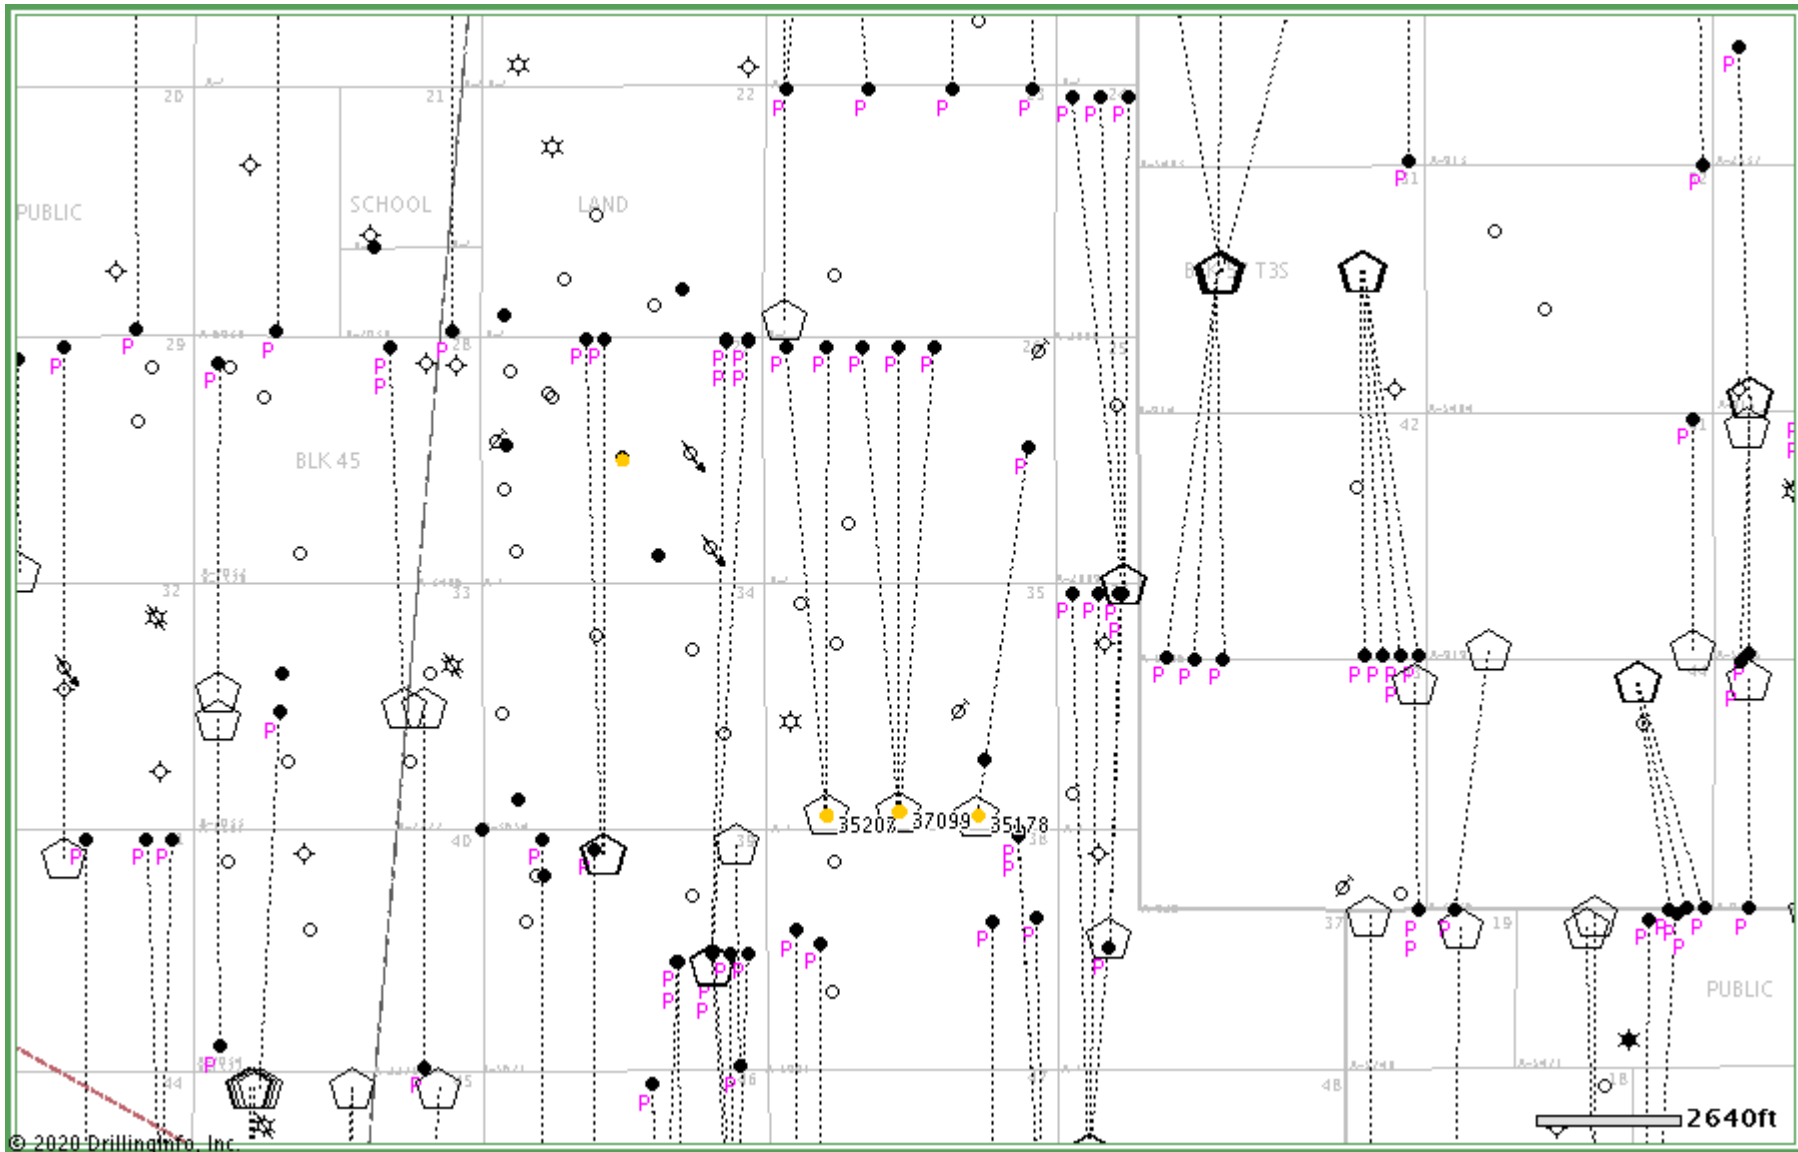

SEC 26, BLK 45 PSL, A-3827 REEVES CO, TX

© 2020 Drilling Info, Inc. All rights reserved. All data and information is provided "As Is" and subject to the [DI subscription agreement](#).
[Privacy Policy](#) - [Terms & Conditions](#)